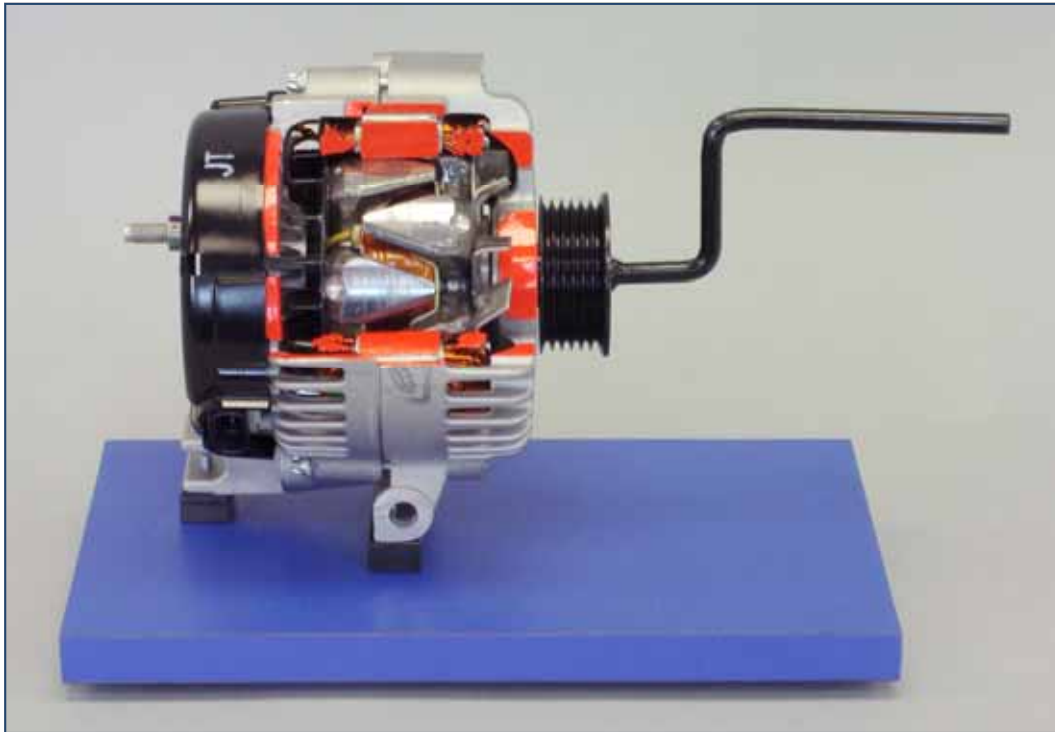

ALTERNATOR CUTAWAY MODEL 814

CALL NOW TO PLACE YOUR ORDER (PRESS 1 FOR SALES)

ATech Training, Inc.
12290 Chandler Drive, Walton, KY 41094
Ph: (859) 485-7229 Fax: (859) 485-7299

ATech
Automotive Technology