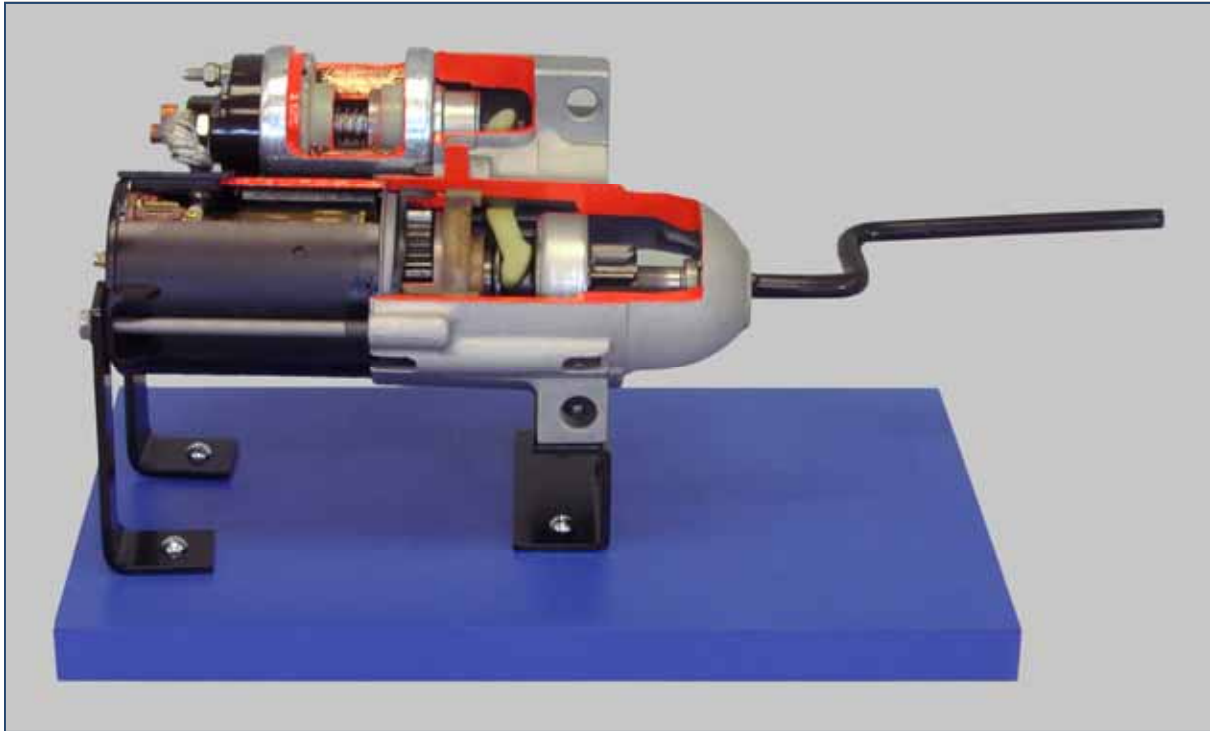

STARTER CUTAWAY MODEL 813

CALL NOW TO PLACE YOUR ORDER (PRESS 1 FOR SALES)

A Tech Training, Inc.
12290 Chandler Drive, Walton, KY 41094
Ph: (859) 485-7229 Fax: (859) 485-7299

A Tech
Automotive Technology