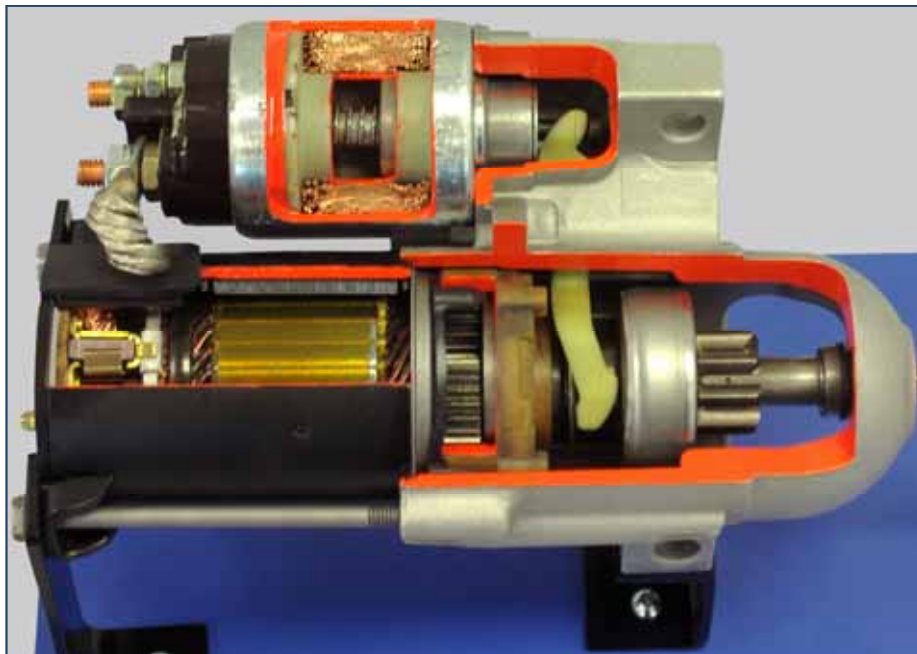

STARTER CUTAWAY MODEL 813

CALL NOW TO PLACE YOUR ORDER (PRESS 1 FOR SALES)

A Tech Training, Inc.
12290 Chandler Drive, Walton, KY 41094
Ph: (859) 485-7229 Fax: (859) 485-7299

A Tech
Automotive Technology