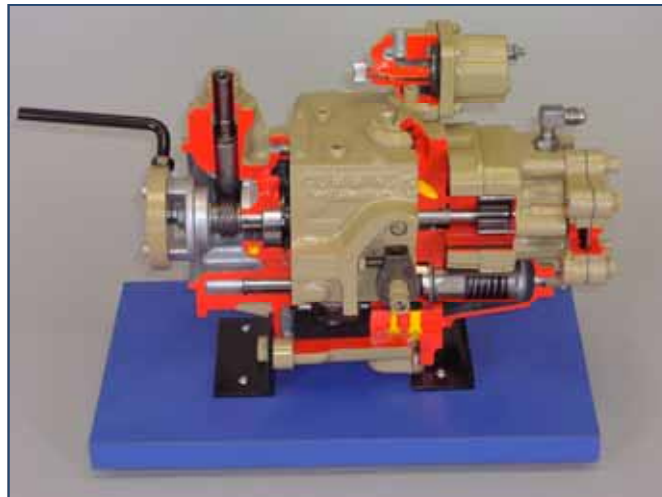

PT CUMMINS DIESEL INJECTOR PUMP MODEL 6682

CALL NOW TO PLACE YOUR ORDER (PRESS 1 FOR SALES)

ATech Training, Inc.
12290 Chandler Drive, Walton, KY 41094
Ph: (859) 485-7229 Fax: (859) 485-7299

ATech
Automotive Technology