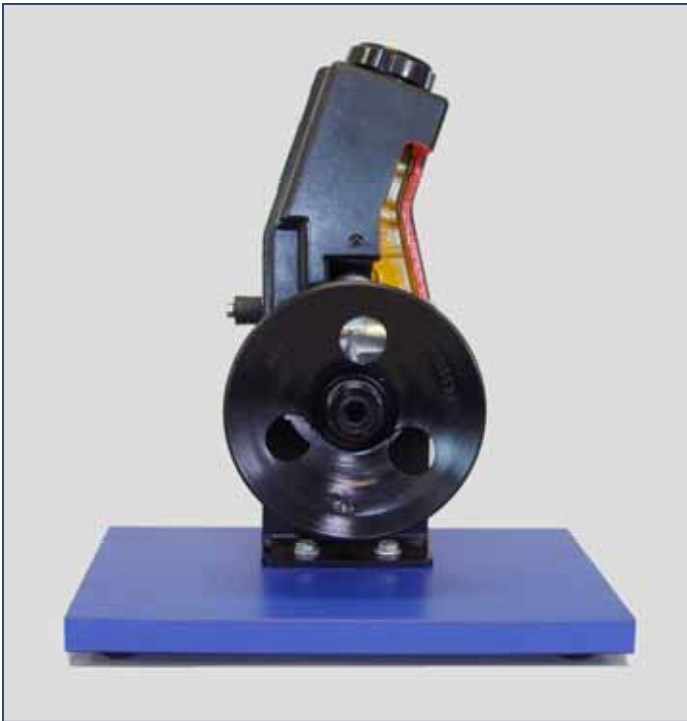

POWER STEERING PUMP CUTAWAY MODEL 506

CALL NOW TO PLACE YOUR ORDER (PRESS 1 FOR SALES)

A Tech Training, Inc.
12290 Chandler Drive, Walton, KY 41094
Ph: (859) 485-7229 Fax: (859) 485-7299

A Tech
Automotive Technology