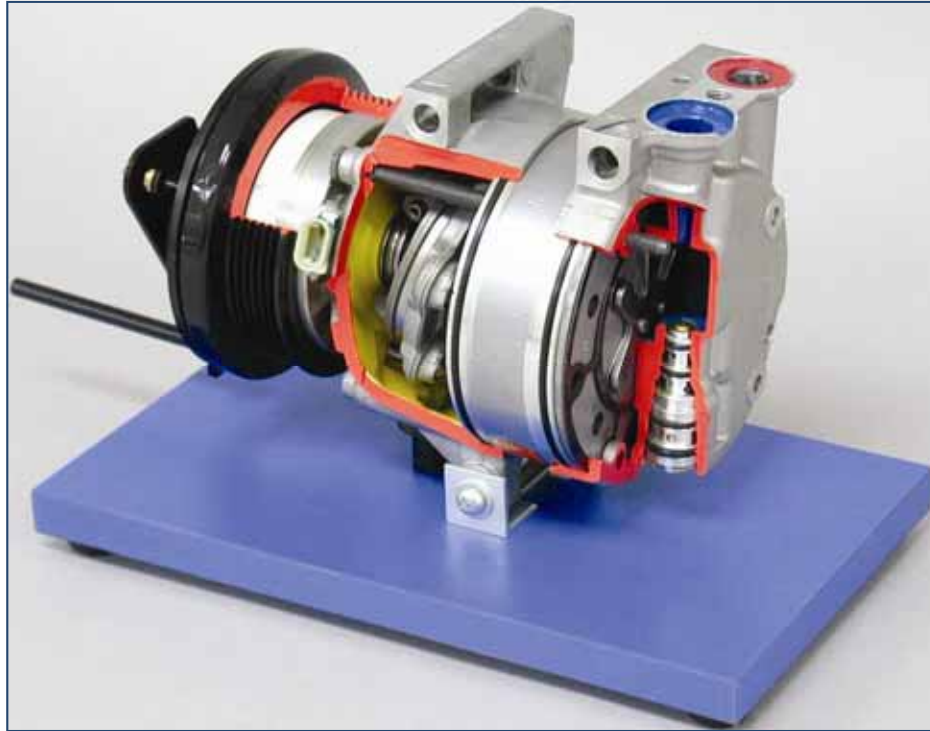

A/C COMPRESSOR MODEL 381

CALL NOW TO PLACE YOUR ORDER (PRESS 1 FOR SALES)

A/Tech Training, Inc.
12290 Chandler Drive, Walton, KY 41094
Ph: (859) 485-7229 Fax: (859) 485-7299

A/Tech
Automotive Technology