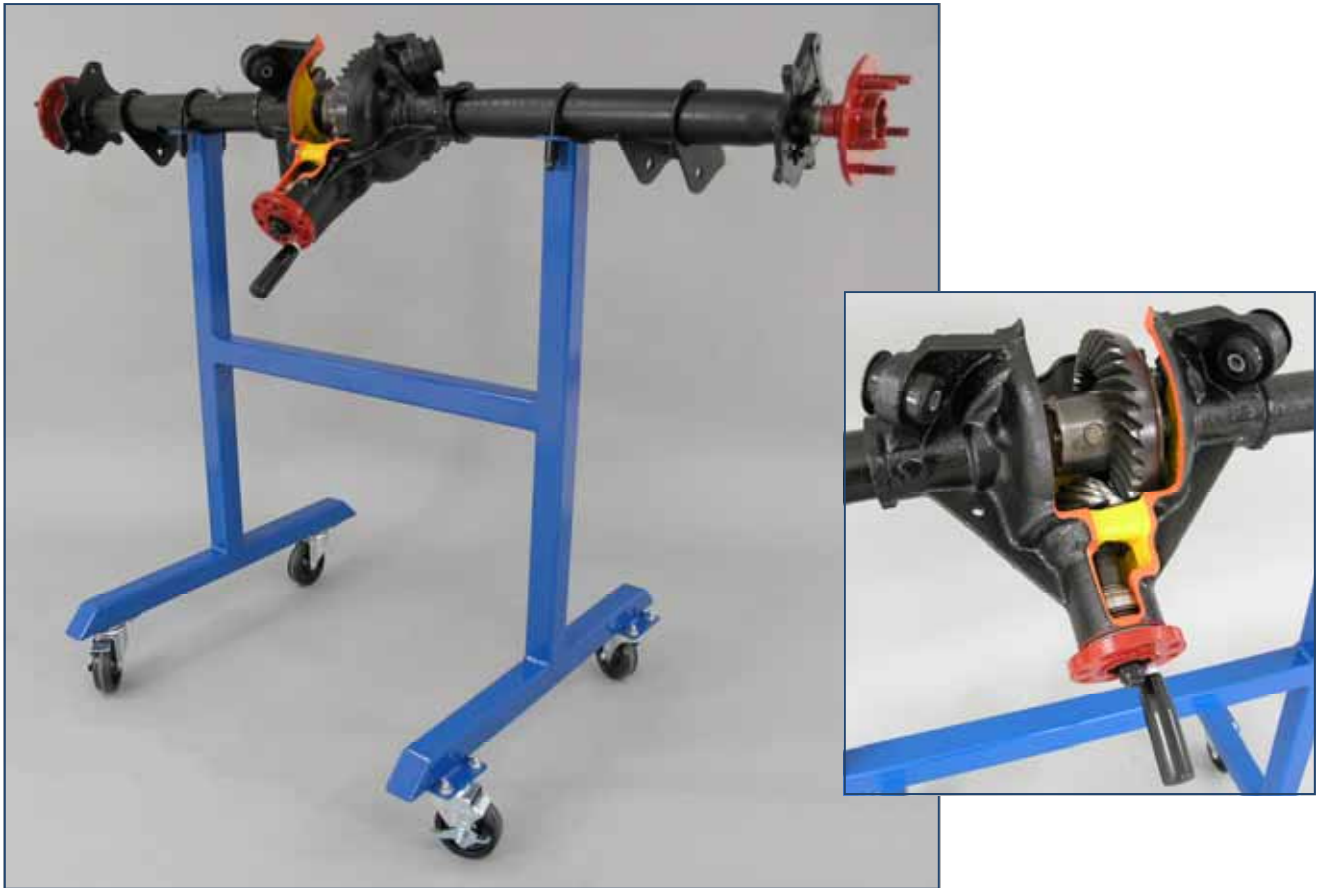

Rear Axle Cutaway Model 120

Features:

- “Recycled” Rear Axle Assembly
- Mobile Stand
- Powder-Coated Frame
- NATEF Record Keeping Sheets, Reference Books, Service Manual(s) Available– Model 125

Call Now to Place Your Order (Press 1 For Sales)